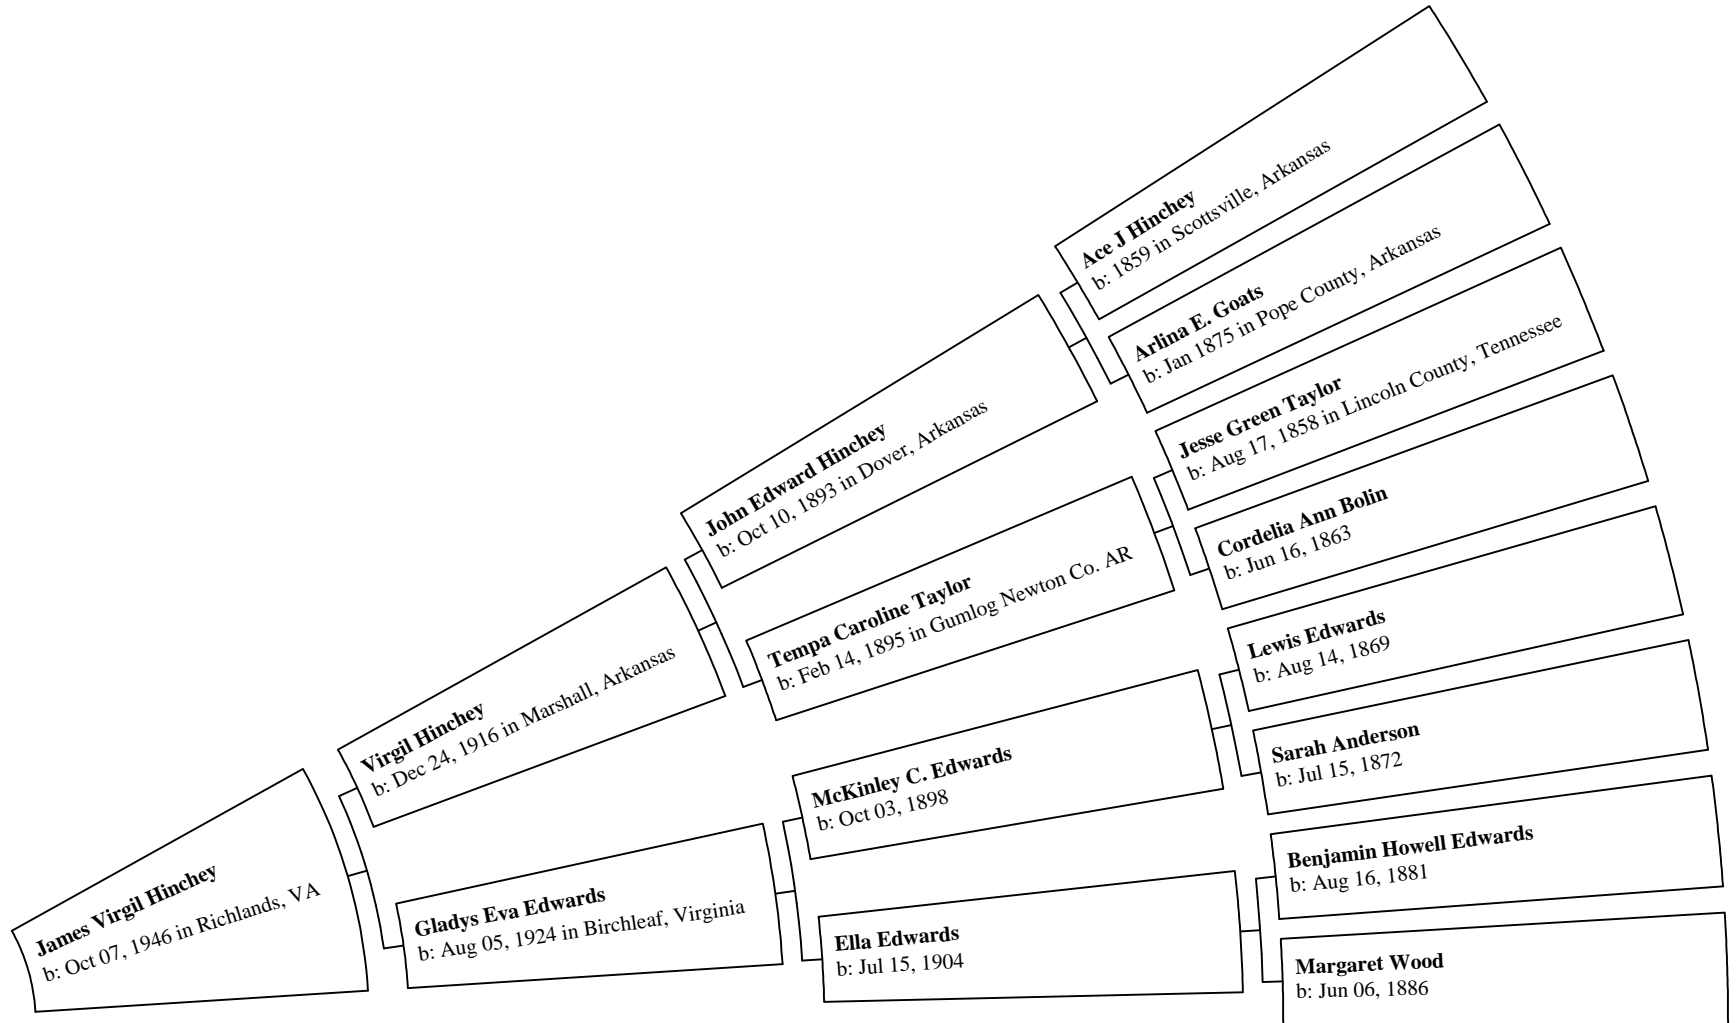

Mary Ann Colley
b: Sep 04, 1816 in Russel County Virginia
d: Mar 18, 1885 in Dickenson County Virginia

Ancestors of James Virgil Hinchey

Ancestors of James Virgil Hinchey

Ancestors of James Virgil Hinchey

Ancestors of James Virgil Hinchey

Ancestors of James Virgil Hinchey

The James Hinchey Family

Ancestors of James Virgil Hinchey

Descendants of James Virgil Hinchey

Notes for Bartlett Hinchey

ID: I0374

Name: Bartlett HINCHEY