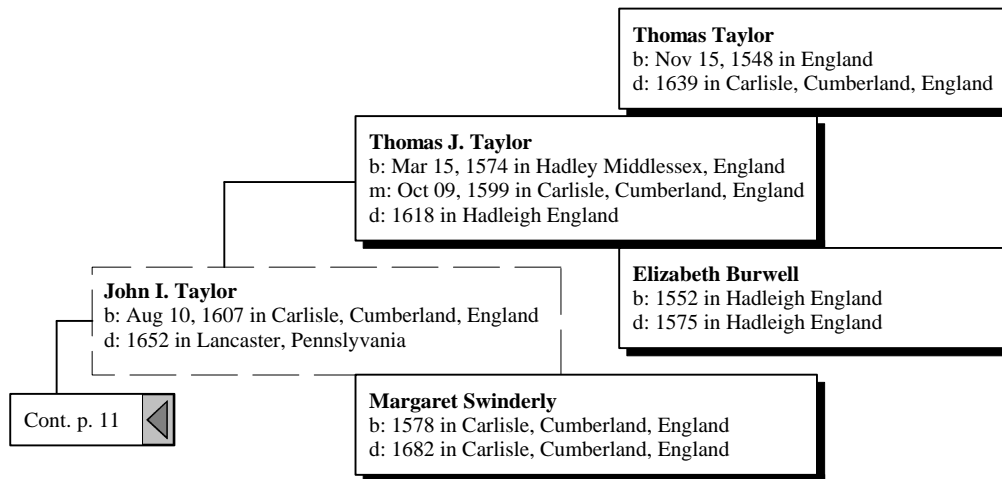

Mary Ann Colley
b: Sep 04, 1816 in Russel County Virginia
d: Mar 18, 1885 in Dickenson County Virginia

Ancestors of James Virgil Hinchey

Ancestors of James Virgil Hinchey

Ancestors of James Virgil Hinchey