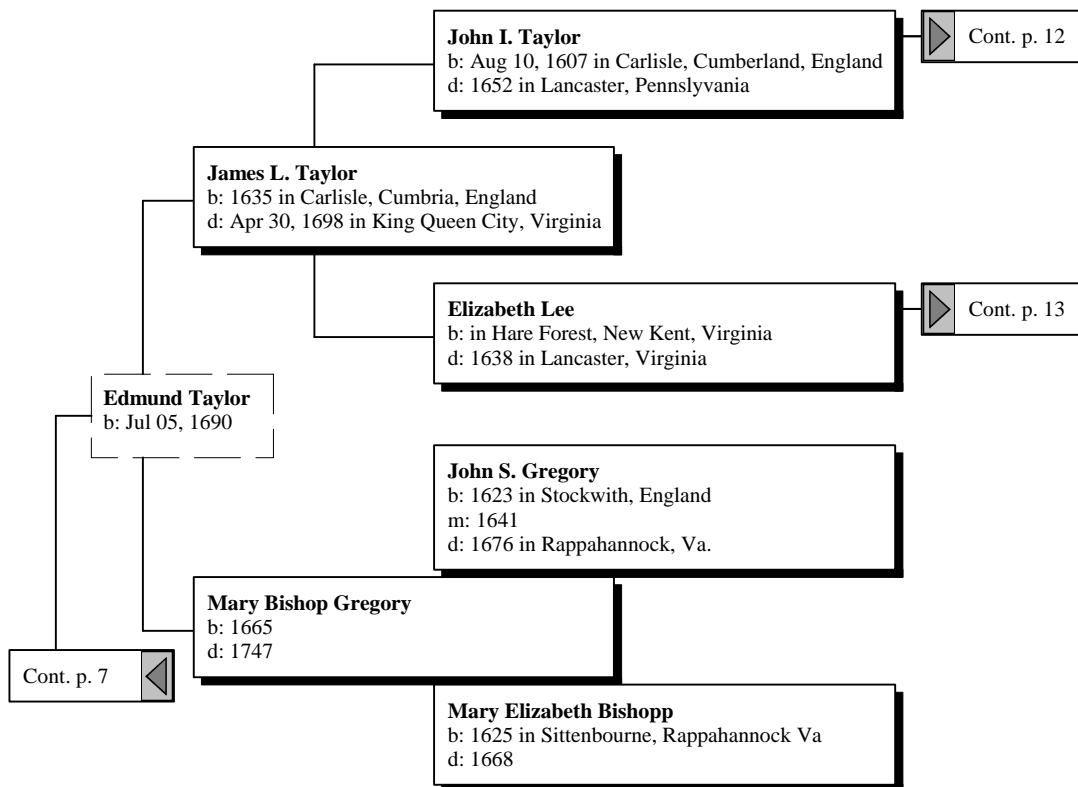

Ancestors of James Virgil Hinchey

Cont. p. 5 

David Widener Deel
b: Aug 09, 1815 in Russel County Virginia
m: Abt. 1833 in Russel County Virginia
d: Mar 18, 1885 in Dickenson County Virginia

Syndesta Deel
b: Dec 01, 1843
d: Jan 16, 1929

Mary Ann Colley
b: Sep 04, 1816 in Russel County Virginia
d: Mar 18, 1885 in Dickenson County Virginia

Ancestors of James Virgil Hinchey

Ancestors of James Virgil Hinchey

Ancestors of James Virgil Hinchey