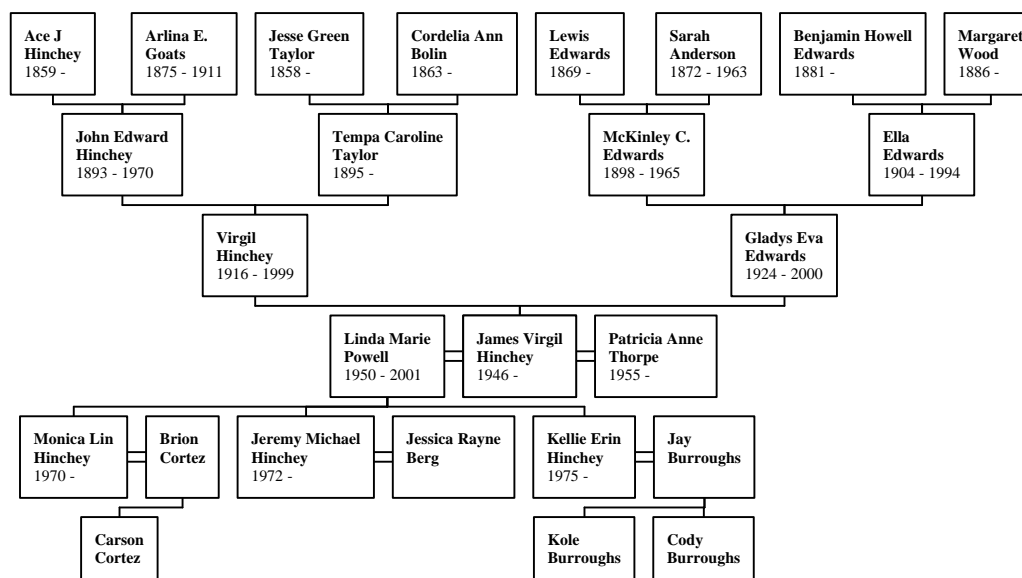

The James Hinchey Family

Hourglass Tree of James Virgil Hinchey