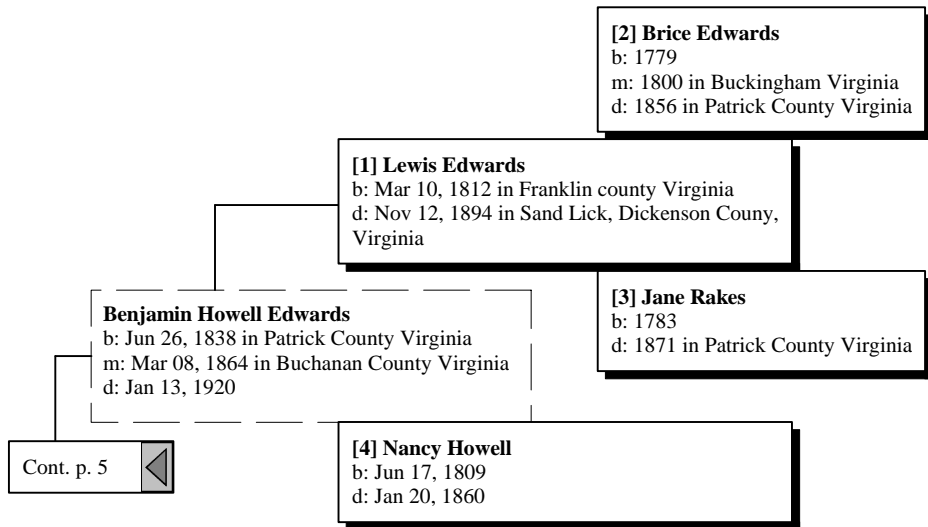

Ancestors of James Virgil Hinchey

Ancestors of James Virgil Hinchey

Ancestors of James Virgil Hinchey

Ancestors of James Virgil Hinchey

Ancestors of James Virgil Hinchey

Ancestors of James Virgil Hinchey

Ancestors of James Virgil Hinchey

Ancestors of James Virgil Hinchey

Cont. p. 5 

David Widener Deel
b: Aug 09, 1815 in Russel County Virginia
m: Abt. 1833 in Russel County Virginia
d: Mar 18, 1885 in Dickenson County Virginia

Syndesta Deel
b: Dec 01, 1843
d: Jan 16, 1929