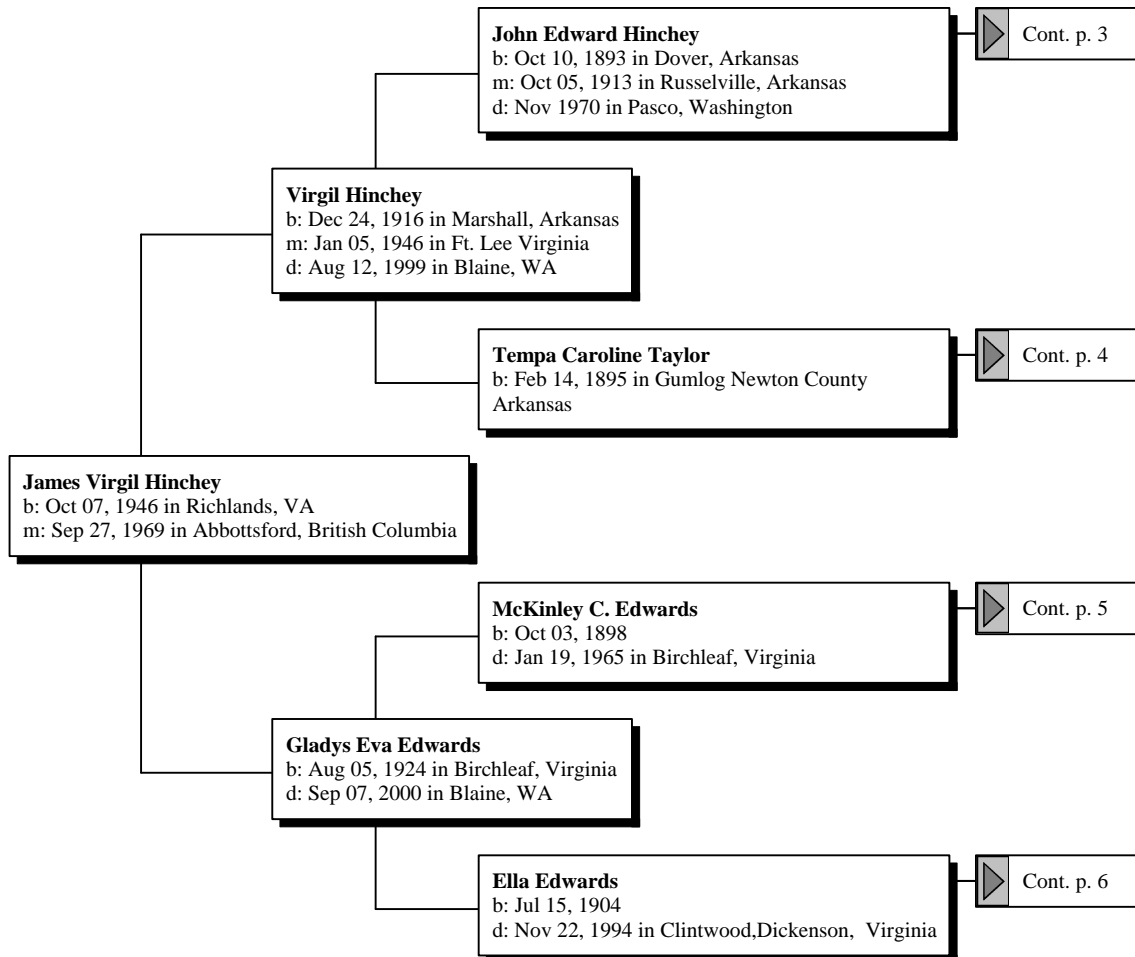

Table of Contents

Ancestor Tree of James Virgil Hinchey.....	2
Ancestor Fan Tree of James Virgil Hinchey.....	14
Vertical Ancestor Tree of James Virgil Hinchey.....	15
Descendant Tree of James Virgil Hinchey	16
Notes for Bartlett Hinchey.....	17
Notes for John Edward Hinchey.....	20
Notes for Virgil Hinchey	21
Notes for Susan Johnson.....	22
Hourglass Tree of James Virgil Hinchey.....	23
Kinship Report of James Virgil Hinchey.....	24
Outline Descendant Tree of James Virgil Hinchey.....	33
Family Group Sheet.....	34
Register Report of James Virgil Hinchey	40
Map.....	41
Register Report of James Virgil Hinchey	44
Ahnentafel Report of James Virgil Hinchey	45
Index.....	50

Ancestors of James Virgil Hinchey