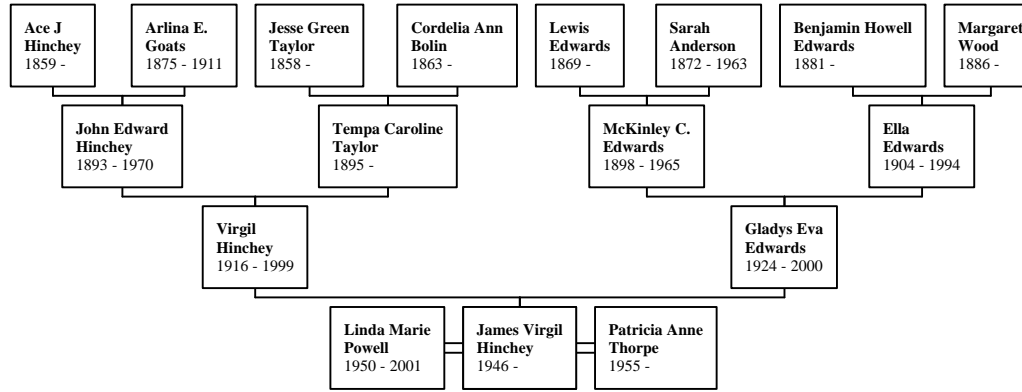

Mary Ann Colley
b: Sep 04, 1816 in Russel County Virginia
d: Mar 18, 1885 in Dickenson County Virginia

Ancestors of James Virgil Hinchey

Ancestors of James Virgil Hinchey

Ancestors of James Virgil Hinchey

Ancestors of James Virgil Hinchey

Ancestors of James Virgil Hinchey

The James Hinchey Family

Ancestors of James Virgil Hinchey

Descendants of James Virgil Hinchey

Notes for Bartlett Hinchey

ID: I0374

Name: Bartlett HINCHEY